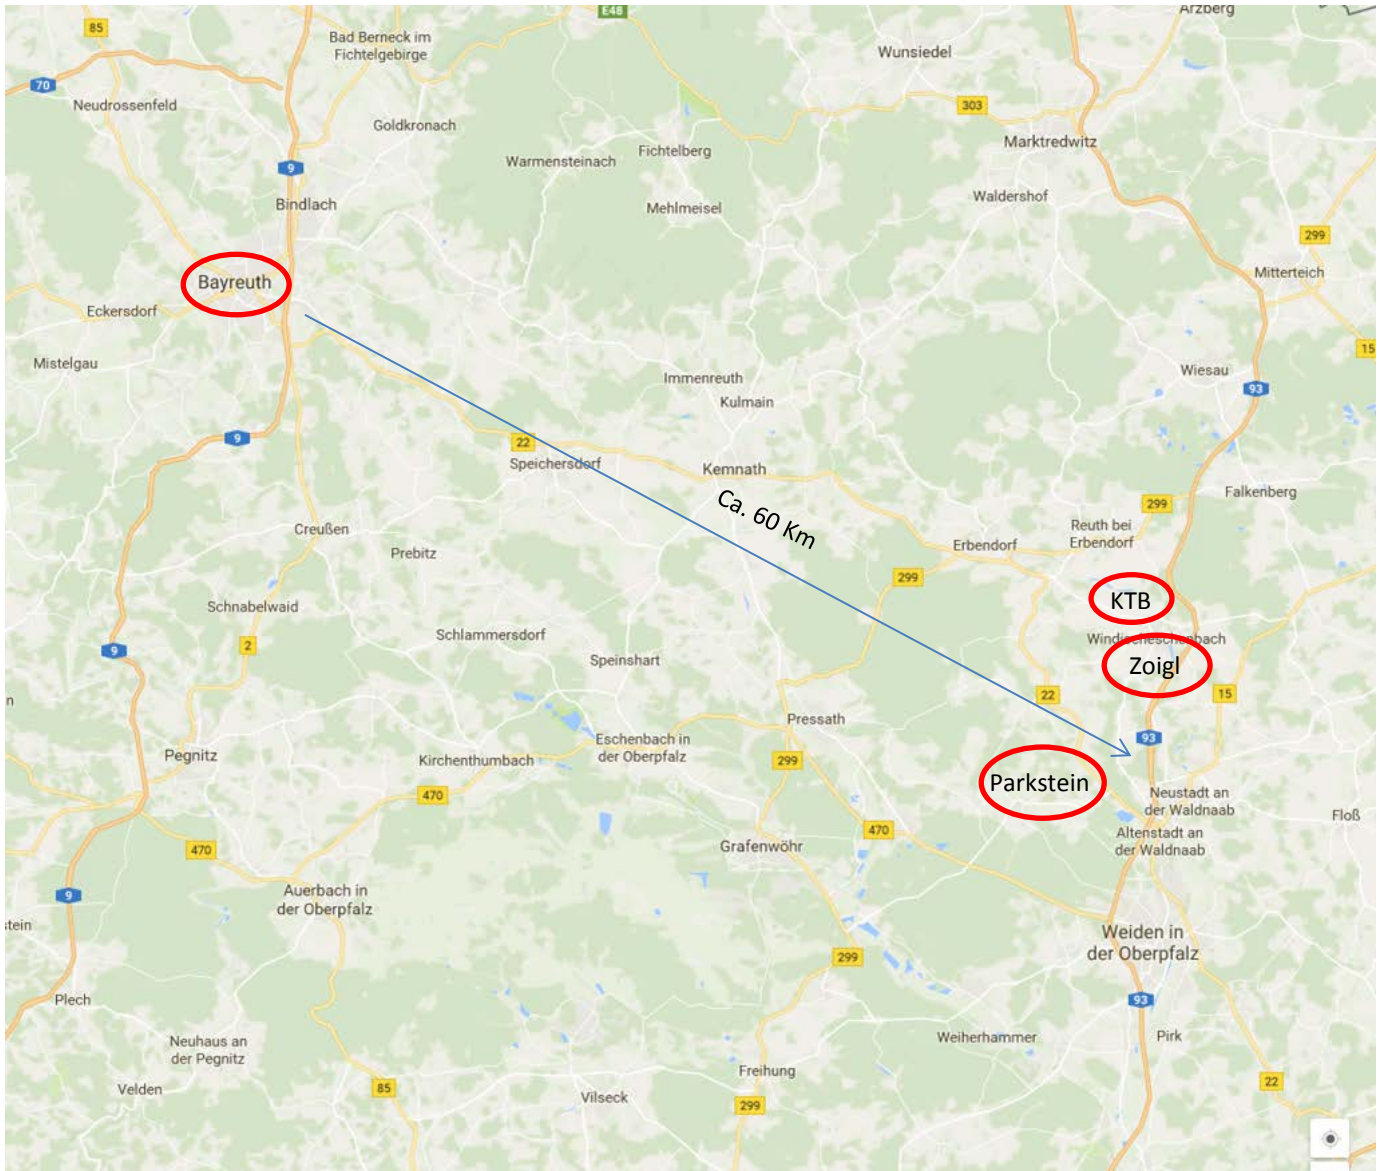

Doctoral Seminar – Sept 14-15, 2017

Bayerisches Geoinstitut, University of Bayreuth

Seminars on Thursday and Friday
Building „AI“, H34

IRTG Excursion

Sept. 15, 2017 – 13:30-21:00

From Google Map

- Parkstein:** Volcano (exhibition, underground, simulation of eruption;
- KTB:** Site of the former German Continental Deep Drilling Program (9103 m);
- Zoigl:** Typical local family operated village pub