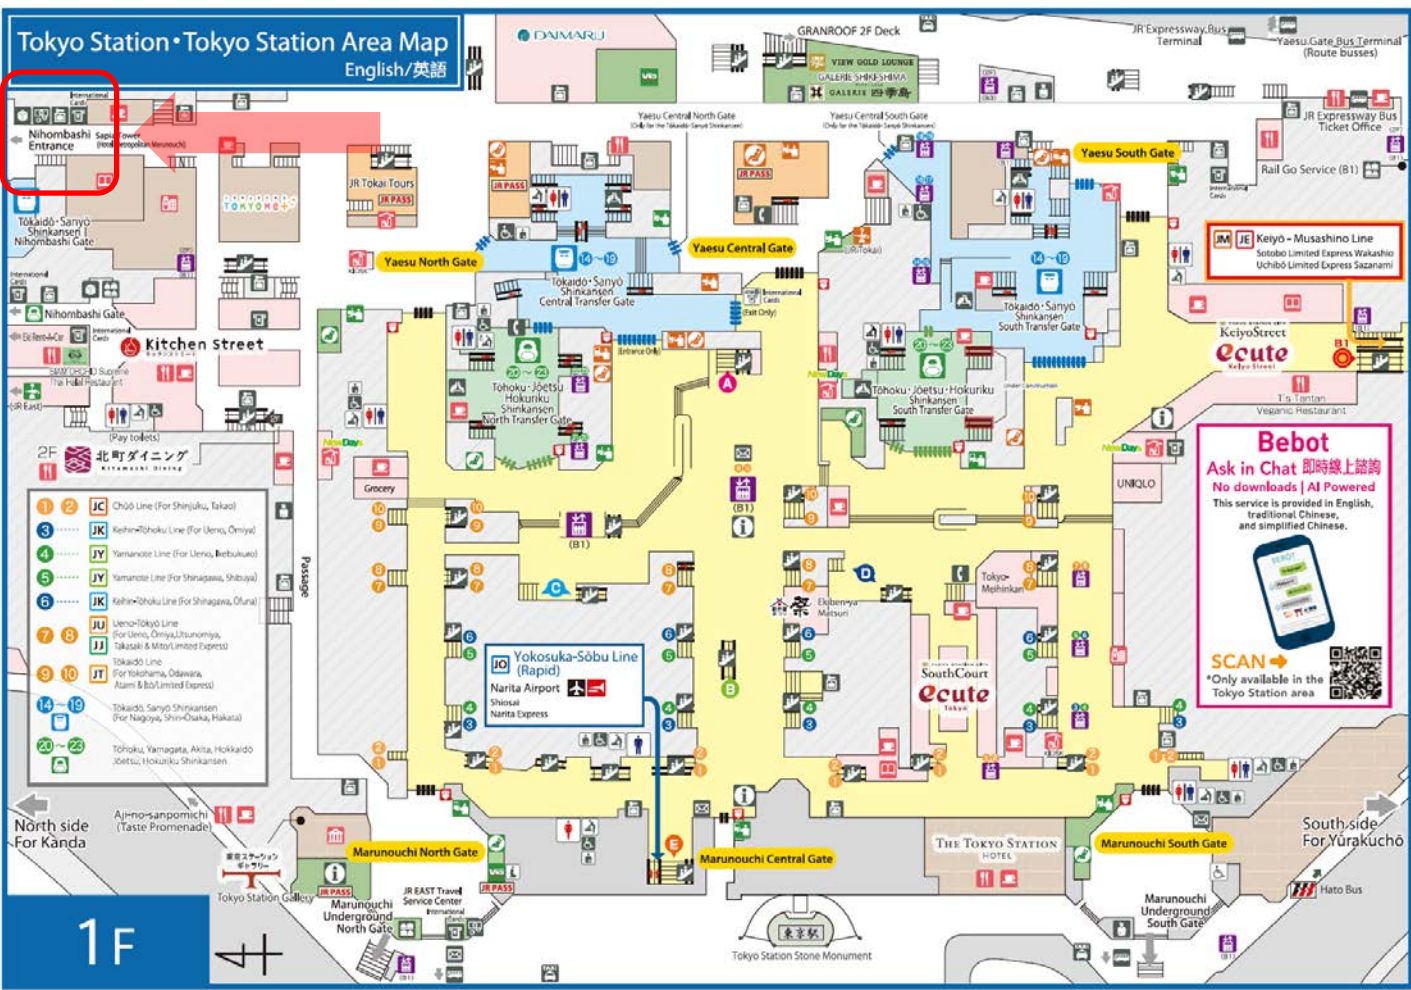

# How to go to Tohoku University Tokyo Branch (Sapia Tower, 10th Floor)

## 1) Go to **Tokyo Station**

How to go to Tohoku University Tokyo Branch (Sapia Tower, 10th Floor)

3) You can see the **Sapia Tower**

at the **Nihombashi** entrance

4) Take an escalator to the **3<sup>rd</sup> floor (3F)**

# How to go to Tohoku University Tokyo Branch (Sapia Tower, 10th Floor)

5) Receive the **admission card** at the front desk

6) Enter the gate using the card

How to go to Tohoku University Tokyo Branch (Sapia Tower, 10th Floor)

**7) Take the elevator to the 10<sup>th</sup> floor (10F)**

**8) Enter the room**

**\* Don't forget to return the admission card after the workshop**